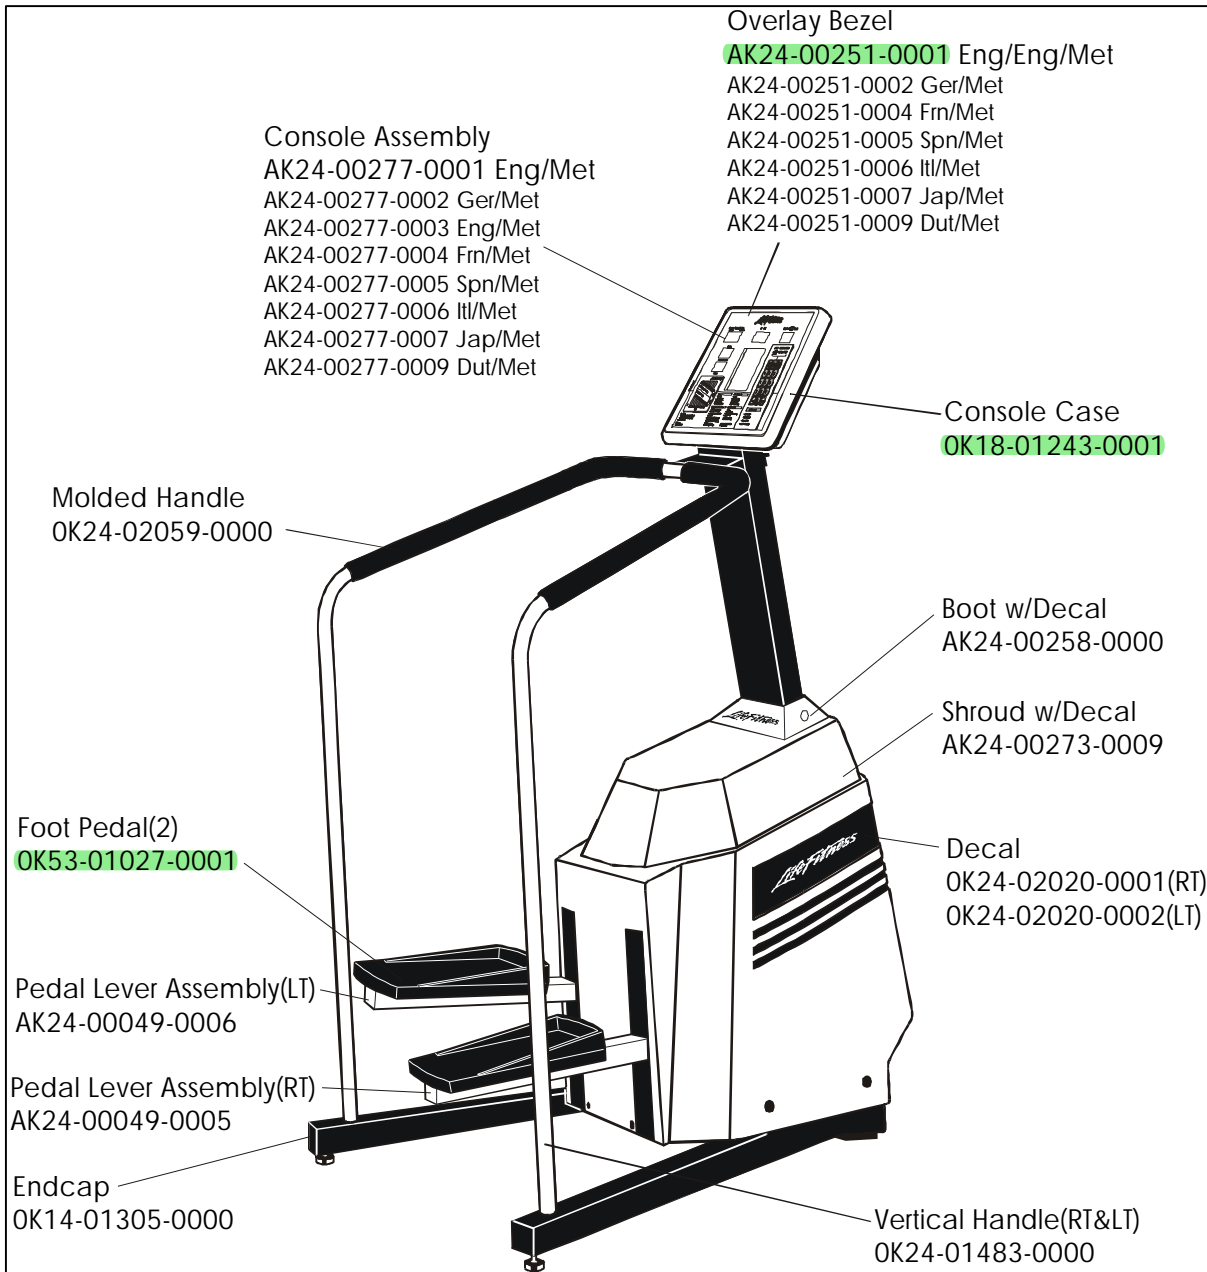

**LS-9100B
STAIRCLIMBERS**

**GK24-00021-XXXX
SN # 216142 - UP**

**LS-9100B
STAIRCLIMBERS**

GK24-00021-XXXX
SN # 216142 - UP

**LS-9100B
STAIRCLIMBERS**

GK24-00021-XXXX
SN # 216142 - UP